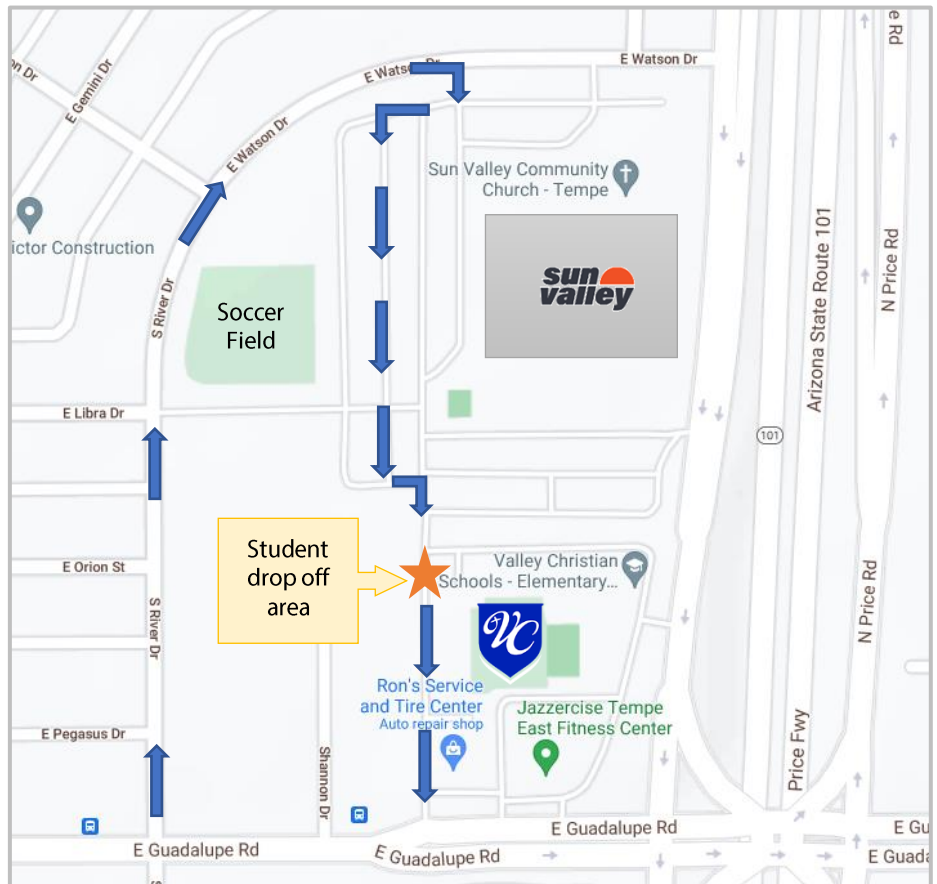

## VCS ELEMENTARY CAMPUS DROP OFF AND PICK UP INSTRUCTIONS

### Morning Drop Off Instructions:

- **Open from 7:55 am – 8:20 am**
- From Guadalupe Road, turn onto River Drive.
- Follow River Drive/Watson Drive around to the northeast entrance to Sun Valley Community Church past the soccer field.
- Turn right into the parking lot then left to make a single file line in the marked lane.
- Proceed to the northeast corner of VCS Elementary campus.
- Wait to be directed to the drop off area. Remain in vehicle.
- To exit, continue through Valley Alley to Guadalupe.

### Afternoon Pick Up Instructions:

- **Open from 3:25 pm – 4:00 pm**
- From Guadalupe Road, turn onto River Drive.
- Follow River Drive/Watson Drive around to the northeast entrance to Sun Valley Community Church past the soccer field.
- Turn right into the parking lot then left to make a single file line in the marked lane.
- Stop at the indicated sign. Display Car Tag(s) for staff. Wait to be given your lane assignment.
- Turn left into your assigned lane. Remain in that lane.
- Wait to be directed to the pick-up area. Remain in vehicle.
- To exit, continue through Valley Alley to Guadalupe.